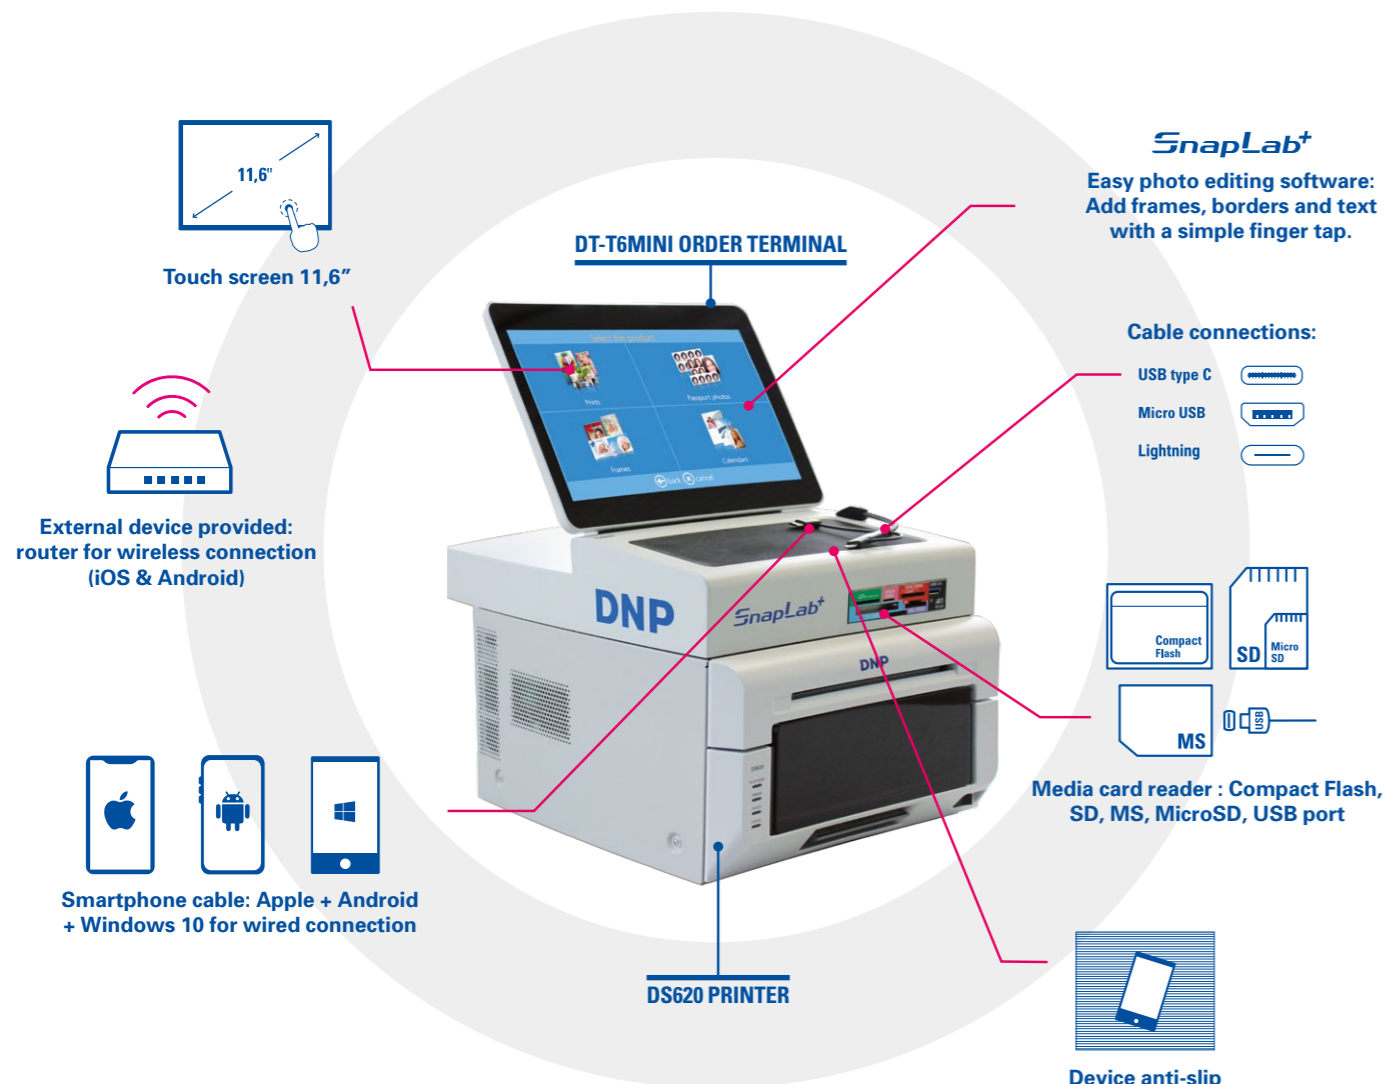

Generate business and traffic in any retail environment

Minimum space, maximum income.

The combination of 11,6" order terminal with performing 6" printer.