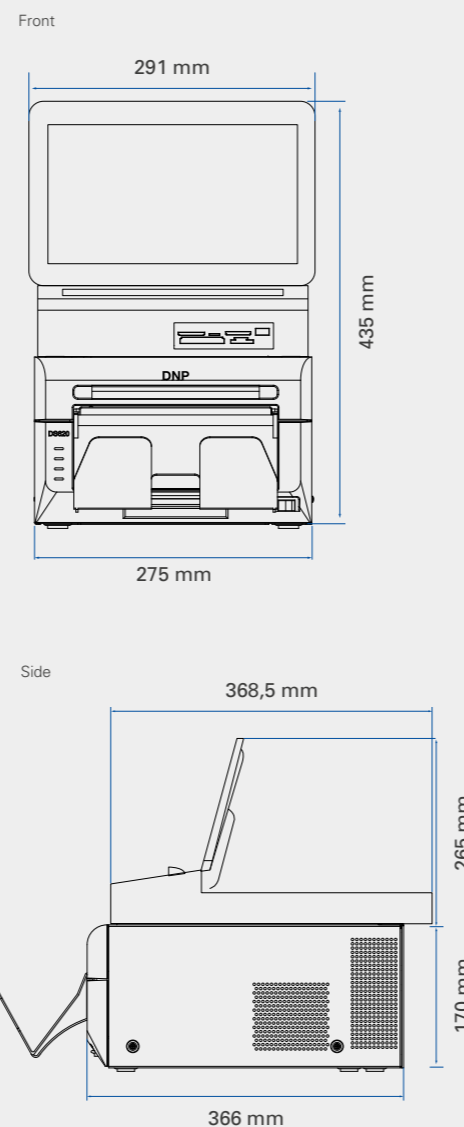

SPECIFICATIONS	DP-SL620 II (ORDER TERMINAL + PRINTER)¹⁾	
Dimensions	275(W) x 368,5(D) x 435(H) mm	
Weight (approx.)	16.7 kg	
Product code	21263000	
	DT-T6mini	DS620
Dimensions	275(W) x 364(D) x 265(H) mm	275(W) x 366(D) x 170(H) mm
Weight (approx.)	4.7 kg	12 kg
Rear interface	USB 3.0 x 4 ports, USB 2.0 x 2 ports, LAN x 1 port	USB 2.0
Power supply	110-240V AC 50/60 Hz	110-240V AC 50/60 Hz
Print speed (approx.)	-	8.4 sec: 4 x 6" (10x15 cm)
Print finishes	-	Glossy, Matte, Fine Matte, Partial Matte and Luster
Display	11.6" multitouch screen LCD, (1366 x 768 pixels)	-
PC unit	OS : Window 10 embedded (64 bit) CPI : Intel Celeron N3010 Memory : 4GB DDR3 HDD: SSD 128GB	-
Mobile connectivity	Wired for Apple, Android & Windows Phone. Wireless through DNP App (iOS & Android) Micro USB, USB type C, Lightning	-
Media reader	SD, Micro SD, MS, MS micro, xD, CF, USB memory	-
Supported printers	RX1HS, DS40, DS620, DS80, DS820, DS80DX, Fargo® DTC1250e	-

¹⁾incl router covers.

CONSUMABLES		
4 x 6" (10x15 cm)	Product code: 212624	800 sheets/box
6 x 8" (15x20 cm)	Product code: 212626	400 sheets/box
6 x 9" (15x23 cm)	Product code: 212629	360 sheets/box
5 x 7" (13x18 cm)	Product code: 212627	460 sheets/box
Perforated media	Available for DS620 (also for DS40 and RX1HS)	
Sticker media	Available for DS620 (also for DS40)	

TECHNICAL DRAWING