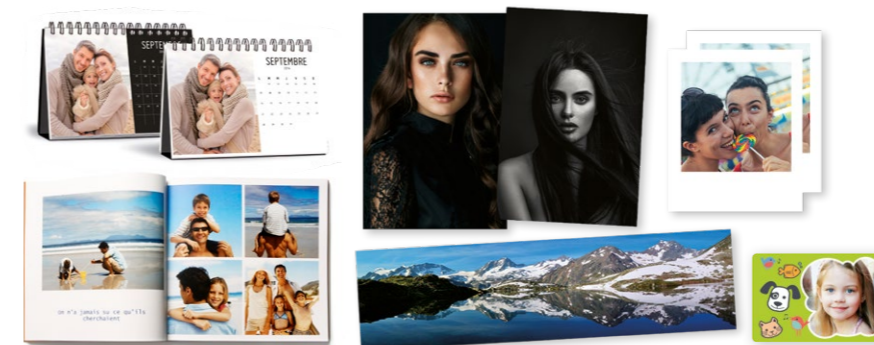

Minimum space, maximum income.

The combination of 11,6" order terminal with performing 6" printer.

Guaranteed return on investment

Generate in-store additional purchases.

VALUE ADDED PRODUCTS

Wide variety of photogifts

- ▶ Multiple print formats
- ▶ ID Photos
- ▶ Border prints
- ▶ Calendars
- ▶ Panoramic prints⁽²⁾
- ▶ Photo cards⁽³⁾
- ▶ Greeting cards
- ▶ Photo books⁽⁴⁾
- ▶ Collage prints

⁽²⁾ With DS620 and DS820 ⁽³⁾ With Fargo® DTC1250e card printer ⁽⁴⁾ With DS80DX